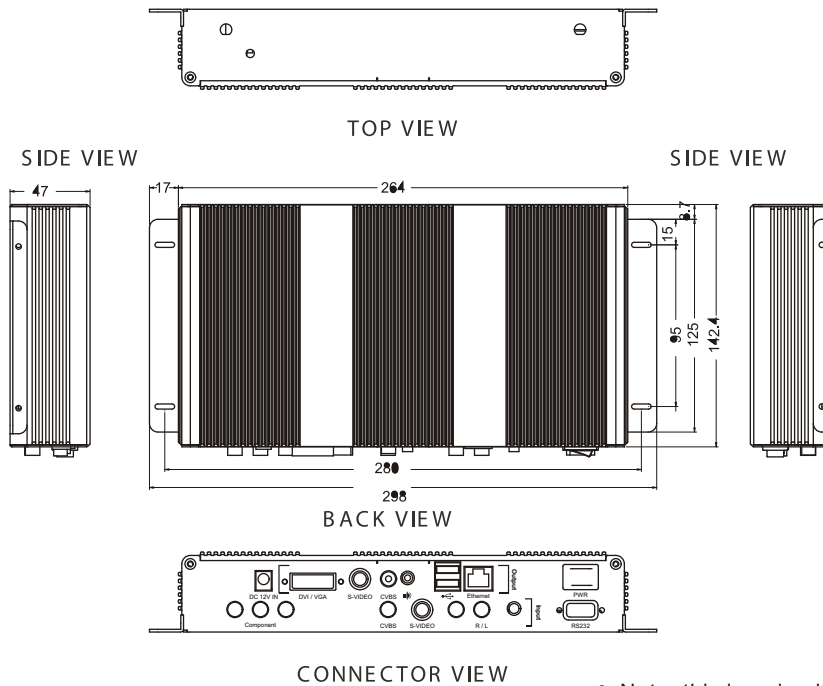

Network Player Series

MSS600 BOX

Standard Mechanical Drawing

Multi-HD
1080

Standard Mechanical

* Note: this is a simplified drawing and some components are not marked in detail. Please contact our sales representative if you need further product information.

System Specifications

General :

- Dimensions : 250(W)×142(H)×46(D)mm
- Weight : Approx. 0.6kg
- Storage Media : 1GB, Industrial CF Card
- Content Update : Ethernet/WLAN/USB flash drive

Content(Media Formats):

- Video Format support : MPEG1, MPEG2, MPEG4, WMV9
: DAT, VOB, Divx, Xvid, H.264
- Graphics Format support : JPEG, BMP, PNG
- Text Banner : Variable scrolling speed and position

Input/Output :

- Output
 - Video Output : DVI-I / VGA / S-video/Composite
 - Audio Output : Stereo Phone jack
 - USB Port : 2xUSB 2.0 for Flash Storage Drive
- Input
 - Video Input : S-video / Composite / Component(2008 Q1)
 - Audio Input : Stereo Phone jack / R-L Audio
- Ethernet LAN : 1 x RJ45-10/100/Mbps
- Power Input : 12V DC Lockable power connector