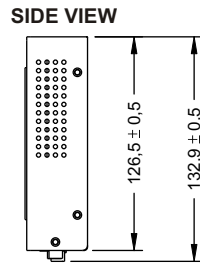

Network Player Music

MSS-MUSIC

BOX Mechanical Drawing

(WLAN & RS232 is Optional)

* Note: this is a simplified drawing and some components are not marked in detail. Please contact our sales representative if you need further product information.

System Specifications

General :

- Dimensions : 8 1/4(W)x1 3/8(H)x5(D) inches
211(W)x126(H)x34(D)mm
- Weight : Approx. 0.6kg
- Storage Media : 512MB, Optional with bigger capacity up to (40GB)
(Need to be Linux ext2 format)
- USB Port : USB 2.0 for Flash Storage Drive
- Content Update : Ethernet/WLAN/USB flash drive