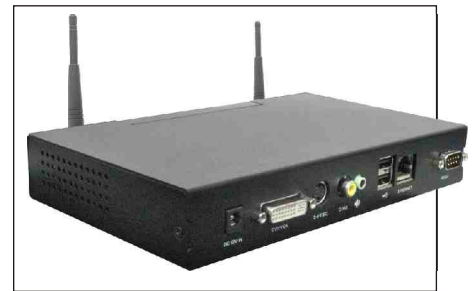

Network Player Music

MSS-MUSIC

BOX Mechanical Drawing

(WLAN & RS232 is Optional)

* Note: this is a simplified drawing and some components are not marked in detail. Please contact our sales representative if you need further product information.

System Specifications

General :

- Dimensions : 8 1/4(W)x1 3/8(H)x5(D) inches
211(W)x126(H)x34(D)mm
- Weight : Approx. 0.6kg
- Storage Media : 512MB, Optional with bigger capacity up to (40GB)
(Need to be Linux ext2 format)
- USB Port : USB 2.0 for Flash Storage Drive
- Content Update : Ethernet/WLAN/USB flash drive