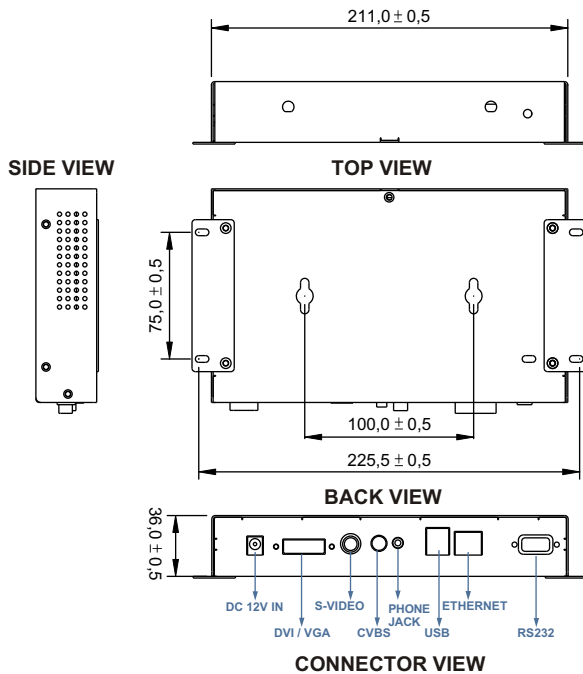

Network Player Music

MSS-MUSIC

BOX Mechanical Drawing

(WLAN & RS232 is Optional)

* Note: this is a simplified drawing and some components are not marked in detail. Please contact our sales representative if you need further product information.

System Specifications

General :

- Dimensions : 8 1/4(W)x1 3/8(H)x5(D) inches
211(W)x126(H)x34(D)mm
- Weight : Approx. 0.6kg
- Storage Media : 512MB, Optional with bigger capacity up to (40GB)
(Need to be Linux ext2 format)
- USB Port : USB 2.0 for Flash Storage Drive
- Content Update : Ethernet/WLAN/USB flash drive