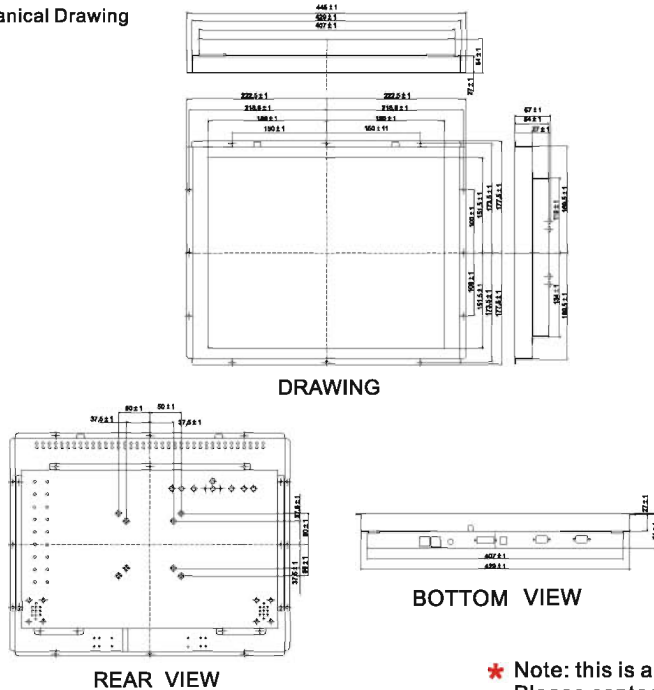

Network Player Gold (SD)

19"

MODEL NAME:R19LS01-OFM1PG

OPEN FRAME TYPE

Mechanical Drawing

Product Outlook

* Note: this is a simplified drawing and some components are not marked in detail. Please contact our sales representative if you need further product information.

System Specifications

LCD Optical Spec:

- Active Display Area : 376.32mm(H)X301.06mm(V)
- Pixel Pitch : 0.294mmx0.294mm
- Number of Pixels : 1280x1024(dots)
- Contrast Ratio : 800:1
- Display Color : 16.7M((RGB 6-bit data + HIFRC data))
- Brightness(cd/m2) : 300
- View Angle(CR>=10) : -80~80(H);-80~80(V)

Input/Output:

- Output
 - Audio Output : 2 x 2W speakers
 - Video Output : 1 x DVI output to another monitor
- Network connection
 - Ethernet LAN : 1 x RJ45-10/100/Mbps

General/Content:

- **General**
 - Storage Media : CF(512MB Optional with bigger capacity) (Need to be Linux ext2 format)
 - Content Update : Ethernet/WLAN/USB flash drive
 - VESA Mounting : Yes
 - Mechanical : Open Frame
- **Content**
 - Video Format Support : MPEG1,MPEG2,MPEG4
 - Graphic Forma Support : JPEG,BMP
 - Text Banner : Variable scrolling speed and position Support