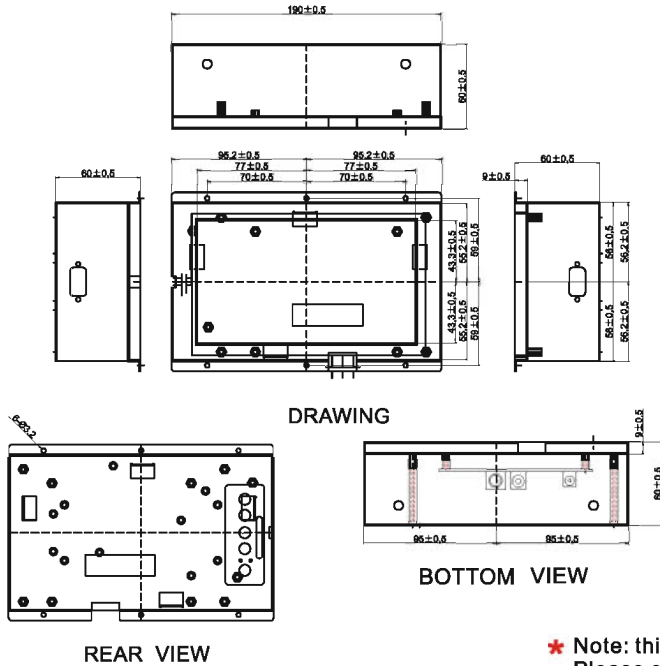

Network Player Gold (SD)

7"

MODEL NAME:W07XS01-OFA1PG

OPEN FRAME TYPE

Mechanical Drawing

Product Outlook

* Note: this is a simplified drawing and some components are not marked in detail. Please contact our sales representative if you need further product information.

System Specifications

LCD Optical Spec:

- Active Display Area : 154.08mm(H)X86.58mm(V)
- Pixel Pitch : 0.107mmx0.107mm
- Number of Pixels : 1440x234(dots)
- Contrast Ratio : 300:1
- Display Color : R.G.B(Stripe)
- Brightness(cd/m2) : 400
- View Angle(CR>=10) : -65~65(H);-65~40(V)

General/Content:

- **General**
 - Storage Media : CF(512MB Optional with bigger capacity) (Need to be Linux ext2 format)
 - Content Update : Ethernet/WLAN
 - VESA Mounting : Yes
 - Mechanical : Open Frame
- **Content**
 - Video Format Support : MPEG1,MPEG2,MPEG4
 - Graphic Forma Support : JPEG,BMP
 - Text Banner : Variable scrolling speed and position Support