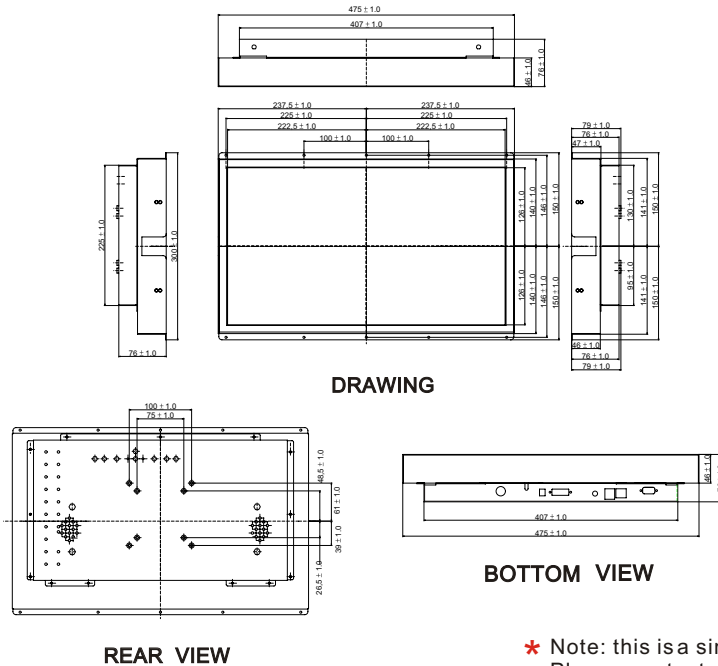

Network Player Plus

20"

MODEL NAME:W20LS01-OFA3PP

OPEN FRAME TYPE

Mechanical Drawing

Product Outlook

* Note: this is a simplified drawing and some components are not marked in detail. Please contact our sales representative if you need further product information.

System Specifications

LCD Optical Spec:

- Active Display Area : 443.6mm(H)X249.41mm(V)
- Pixel Pitch : 0.325mmx0.3255mm
- Number of Pixels : 1366x768(dots)
- Contrast Ratio : 600:1
- Display Color : 16.2M(6bits+FRC)
- Brightness(cd/m2) : 450
- View Angle(CR>=10) : -80~80(H);-60~80(V)