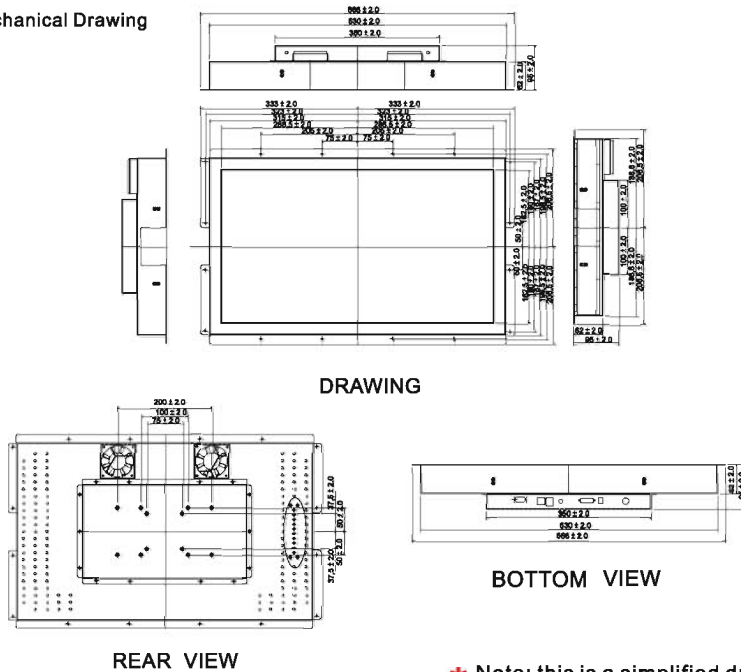

Network Player Gold (SD)

26"

MODEL NAME:W26LS01-OFA2PG

OPEN FRAME TYPE

Mechanical Drawing

Product Outlook

* Note: this is a simplified drawing and some components are not marked in detail. Please contact our sales representative if you need further product information.

System Specifications

LCD Optical Spec:

- Active Display Area : 575.769mm(H)X323.712mm(V)
- Pixel Pitch : 0.4215mmx0.4215mm
- Number of Pixels : 1366x768(dots)
- Contrast Ratio : 2500:1
- Display Color : 16.7M(8bits/color)
- Brightness(cd/m2) : 450
- View Angle(CR>=10) : -88~88(H);-88~88(V)

Input/Output:

- Output
 - Audio Output : 2 x 2W speakers
 - Video Output : 1 x DVI output to another monitor
- Network connection
 - Ethernet LAN : 1 x RJ45-10/100/Mbps

General/Content:

- General
 - Storage Media : CF(512MB Optional with bigger capacity) (Need to be Linux ext2 format)
 - Content Update : Ethernet/WLAN/USB flash drive
 - VESA Mounting : Yes
 - Mechanical : Open Frame
- Content
 - Video Format Support : MPEG1,MPEG2,MPEG4
 - Graphic Forma Support : JPEG,BMP
 - Text Banner : Variable scrolling speed and position Support