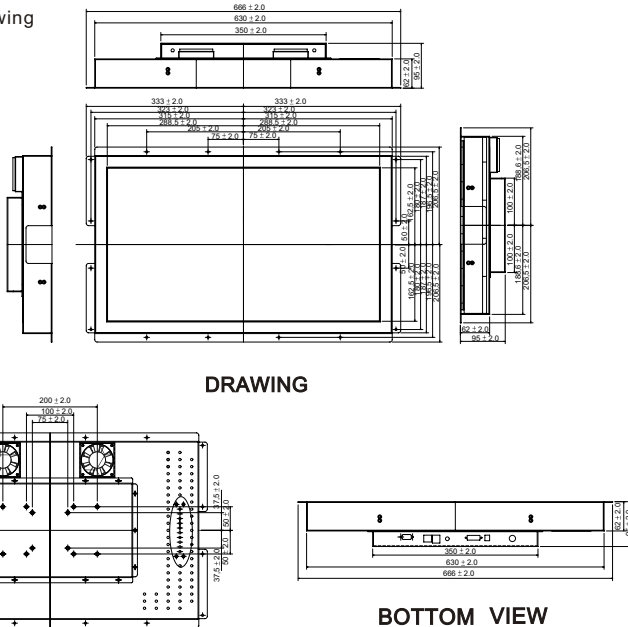

Network Player Plus

26"

MODEL NAME:W26LS01-OFA2PP

OPEN FRAME TYPE

Mechanical Drawing

Product Outlook

* Note: this is a simplified drawing and some components are not marked in detail. Please contact our sales representative if you need further product information.

System Specifications

LCD Optical Spec:

- Active Display Area : 575.769mm(H)X323.712mm(V)
- Pixel Pitch : 0.4215mmx0.4215mm
- Number of Pixels : 1366x768(dots)
- Contrast Ratio : 2500:1
- Display Color : 16.7M(8bits/color)
- Brightness(cd/m2) : 450
- View Angle(CR>=10) : -88~88(H);-88~88(V)

Input/Output:

- Output
 - Audio Output : 2 x 2W speakers
 - Video Output : 1 x DVI output to another monitor
- Network connection
 - Ethernet LAN : 1 x RJ45-10/100/Mbps

General/Content:

- **General**
 - Storage Media : CF(512MB Optional with bigger capacity) (Need to be Linux ext2 format)
 - Content Update : Ethernet/WLAN/USB flash drive
 - VESA Mounting : Yes
 - Mechanical : Open Frame
- **Content**
 - Video Format Support : MPEG1,MPEG2,MPEG4
 - Graphic Forma Support : JPEG,BMP
 - Text Banner : Variable scrolling speed and position Support