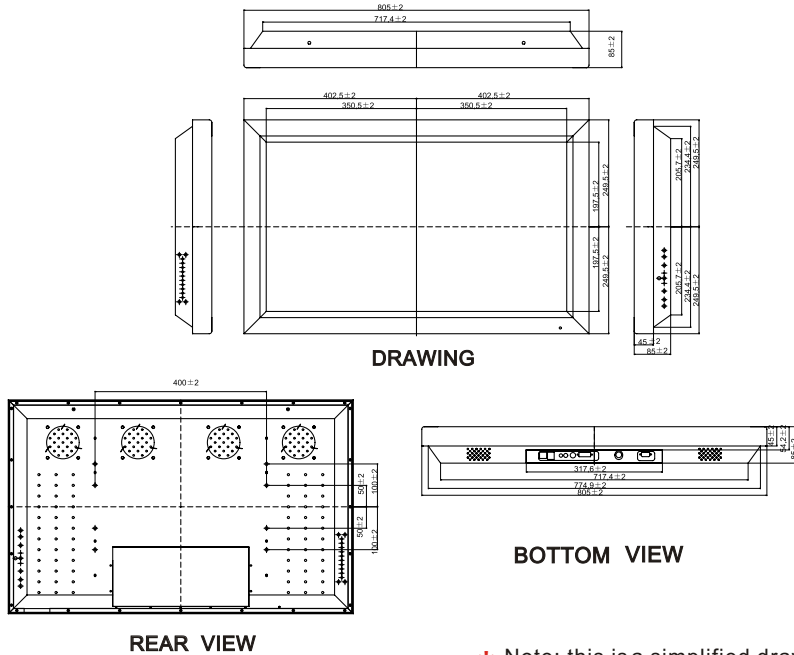

Network Player Plus

32"

MODEL NAME:W32LS01-CHA1PP

CHASSIS TYPE

Mechanical Drawing

Product Outlook

* Note: this is a simplified drawing and some components are not marked in detail. Please contact our sales representative if you need further product information.

System Specifications

LCD Optical Spec:

- Active Display Area : 697.685mm(H)X392.265mm(V)
- Pixel Pitch : 0.51075mmx0.51075mm
- Number of Pixels : 1366x768
- Contrast Ratio : 2000:1
- Display Color : 16.7M(8bits/color)
- Brightness(cd/m2) : 450
- View Angle(CR>=10) : -89~89(H);-89~89(V)

General/Content:

- **General**
 - Storage Media : CF(512MB Optional with bigger capacity) (Need to be Linux ext2 format)
 - Content Update : Ethernet/WLAN/USB flash drive
 - VESA Mounting : Yes
 - Mechanical : Chassis
- **Content**
 - Video Format Support : MPEG1,MPEG2,MPEG4
 - Graphic Forma Support : JPEG,BMP
 - Text Banner : Variable scrolling speed and position Support