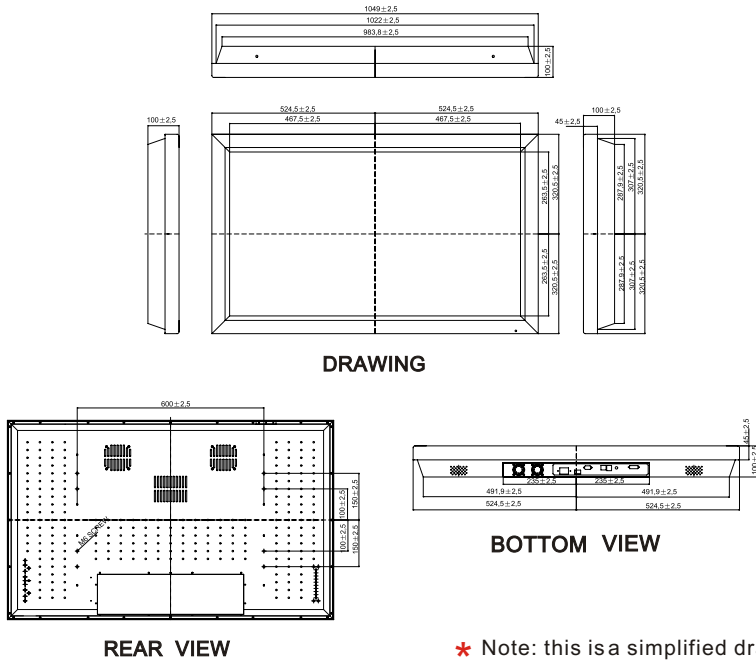

Network Player Plus

42"

MODEL NAME:W42LS01-CHL1PP

CHASSIS TYPE

Mechanical Drawing

Product Outlook

* Note: this is a simplified drawing and some components are not marked in detail. Please contact our sales representative if you need further product information.

System Specifications

LCD Optical Spec:

- Active Display Area : 930.25mm(H)X523.01mm(V)
- Pixel Pitch : 0.227mmx0.681mm
- Number of Pixels : 1366x768
- Contrast Ratio : 1100:1
- Display Color : 16.7M(8bits/color)
- Brightness(cd/m2) : 500
- View Angle(CR>=10) : -89~89(H);-89~89(V)