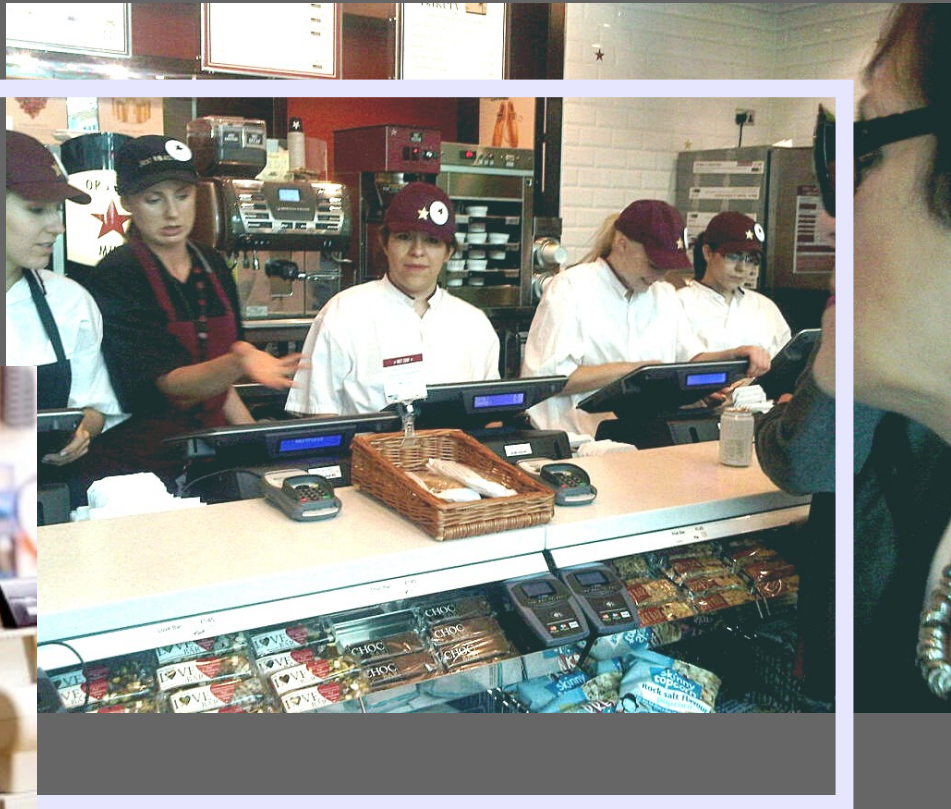

Retail Management Software

“ The Pos2go Retail Management Software is a powerful business management solution developed specifically for retailers. It is designed to escalate profit in a challenging market by increasing sales and successfully managing inventory, suppliers, pricing, promotions, staff and customers. ”