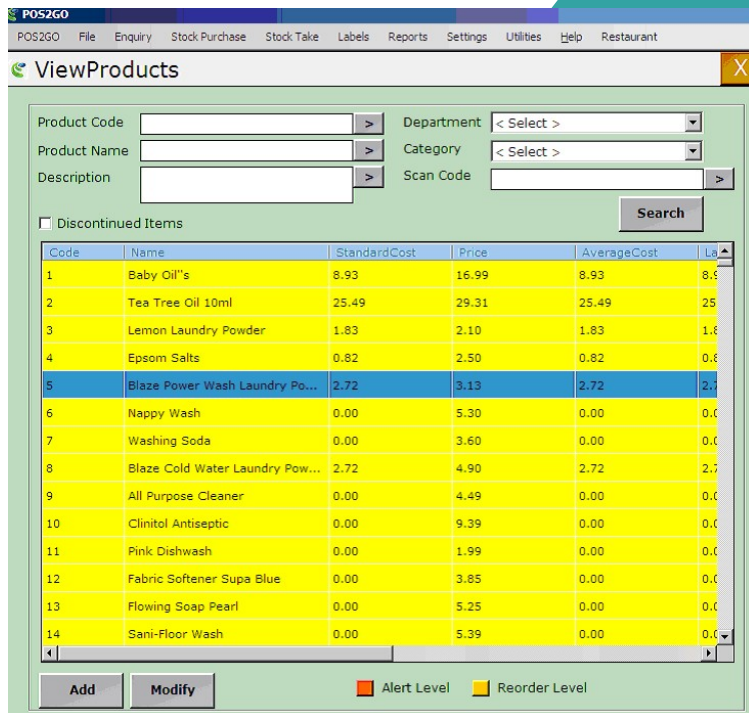

Point-of-sale

Simple and intuitive point-of-sale you'll love to use.

So simple. Easy-to-use interface, built on the latest technology. It's fast, responsive, and easily customised.

Windows based touch-screen friendly. User interface is designed to work with both mouse and keyboard, as well as touch-based input, on a wide variety of devices. So it works the way you want to use it, on the equipment you already own.

Product management

Managing your products is a breeze. Easily add, edit and remove products, including stock changes and taxes. Flexible pricing options include full support for price breaks, discounts, sale campaigns, and specific pricing by location and by customer.

Windows XP

Windows Vista

Windows 7

Our point of sale software runs on Windows 2000, XP, Vista and Windows 7

- Inventory Control
- Stock Taking
- Purchase Order
- Promotion Table
- Networkable

Financial Report

Date Range: Today | Monday, 4 July 2011

Filter Criteria: User Code, User Name, Cash Point, Location

Selection Range: Select All, Remove All

Print Show

Financial Reporting

Cash Declaration

Date From: 15/Jun/2011 01:50:23 PM To: 04/Jul/2011 02:18:00 PM