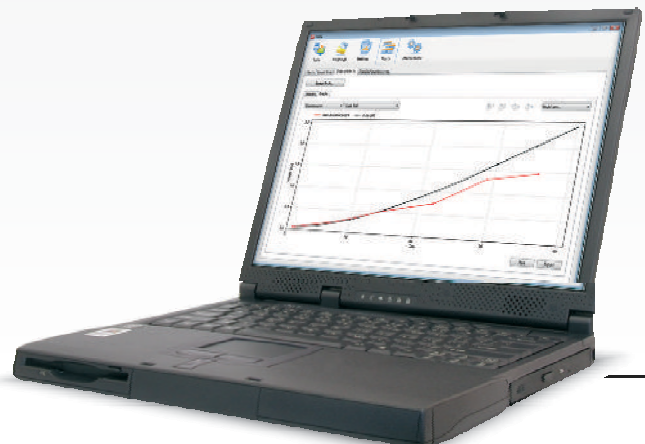

Nationwide Freephone 0800 722 648